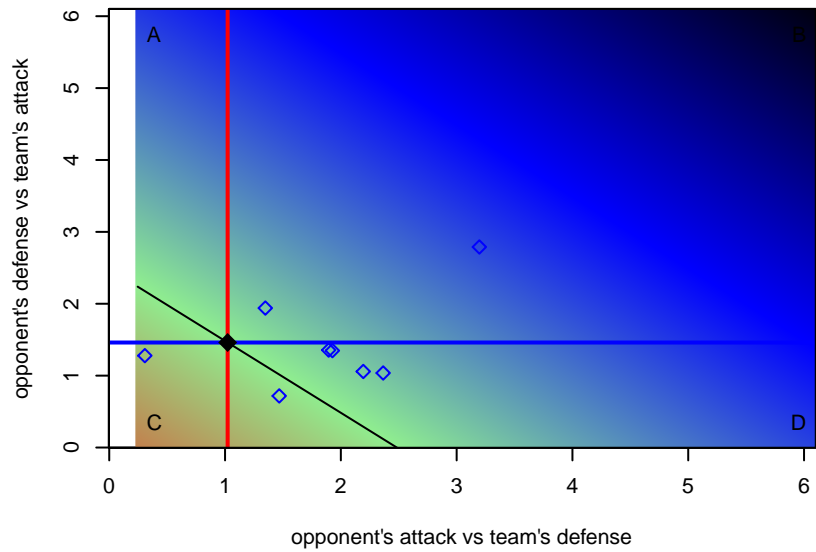

Breakers White Georgeadis G01
 Dots are actual minus expected GF (blue circles) and GA (red triangles).
 Blue line is smoothed change in attack strength. Red is smoothed change in defense strength.

**attack and defense variance (black dot)
relative to other teams
and top 10 in region**

**attack and defense rating
relative to others at age
and all opponents in last 13 months**

**attack and defense rating
relative to others at age
and all opponents in last 13 months**

Performance relative to 13 month average

Performance relative to 13 month average

Distribution of opponents
 Red = Lose zone, Blue = Win zone, Green = Even
 Black line separates win/lose zones

lot. A=Neither has attack advantage, B=Opponent has both attack and defense advantage, C=Opponent has both attack and defense disadvantage, D=Both have